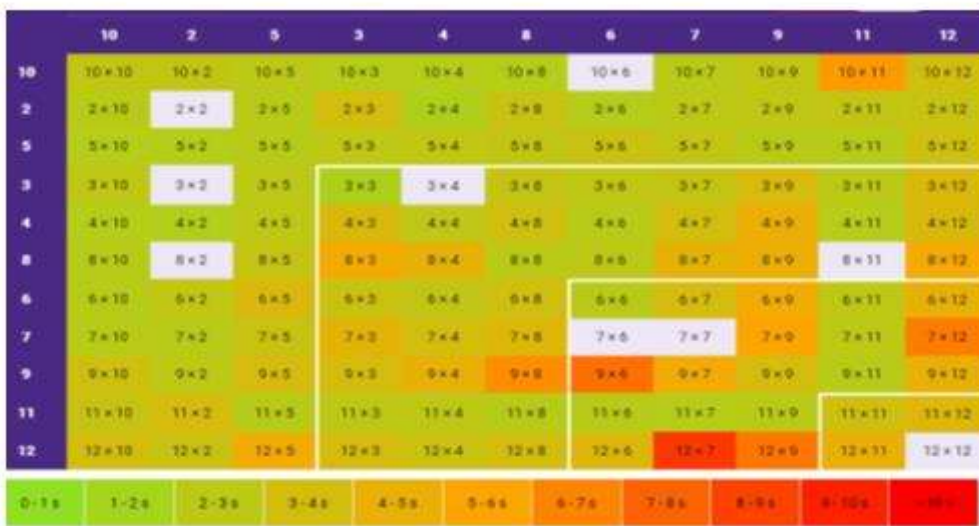

Under 1 second = a Rock God Under

Under 2 seconds = a Rock Legend

Under 3 seconds = a Rock Star

Over 3 seconds = a Busker

They earn 1 coin per question and the Studio is a place to improve their speed across all tables.

Multiplayer

Rock Arena – This allows players to compete against all other members of their Band (their Bandmates would need to join the same game in order to compete together). A new Arena game starts every 15 seconds and they race to answer more questions than the others. They earn 1 coin per correct answer.

Rock Festival - The Rock Festival games is when players can compete with children from around the world and there is no limit to the number of players who can join a game. This is easy to play at home as it would be tricky to play classmates at the same time which is used in Rock Arena.

Rock slam- This is where you can challenge others or be challenged by another player. You then have 1 minute to complete the set of questions to get a score. If you have more than 1 challenge, you can click on 'play all'.

Statistics

You can find out how well your child is doing by clicking on: Me>My stats this will show a colour coded format of how well your child is doing