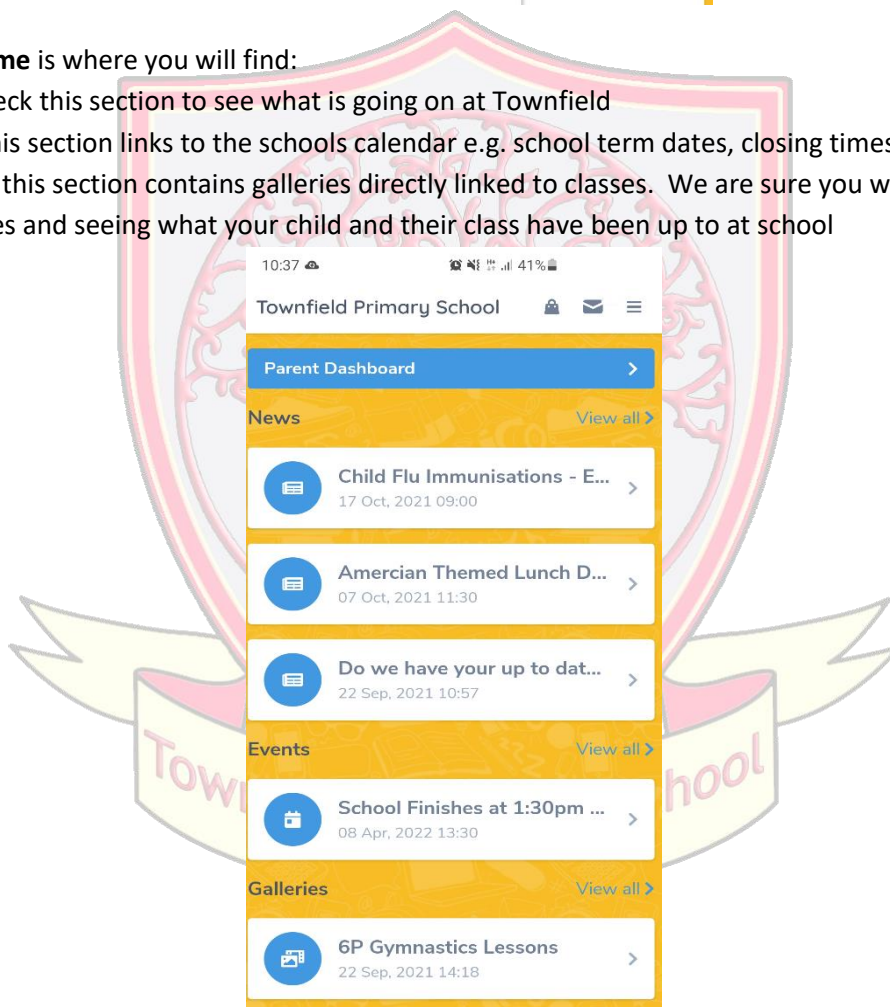

## School Spider Account Navigation

Once you are logged in, you may be required to select your school from the top of the screen.

- **School Home** is where you will find:

News – check this section to see what is going on at Townfield

Events – this section links to the schools calendar e.g. school term dates, closing times, etc

Galleries – this section contains galleries directly linked to classes. We are sure you will enjoy going through the galleries and seeing what your child and their class have been up to at school