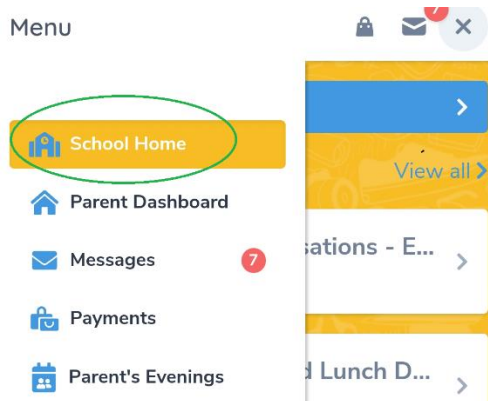

School Spider Account Navigation

Once you are logged in, you may be required to select your school from the top of the screen.