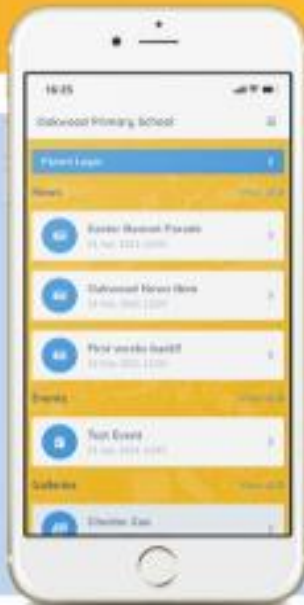

Townfield Primary School School Spider

GUIDE TO OUR APP FOR PARENTS & CARERS

School Spider allows you to receive and return information directly to and from the school. Receive instant messages, complete surveys, book your parents' evenings and make payments.

Select your school to get started!

LOGGING IN

Once you have selected the school, you will see posts from the school website. Click parent dashboard to login or create an account. Create an account by pressing "create account" and enter your email address. **You must have your email linked with the school**

TAKE A LOOK AROUND

See all action items on your dashboard

Click to respond or book for each child

Click the envelope to see your recent messages

Click these 3 lines to:
- Switch between areas
- Edit your profile
- Logout